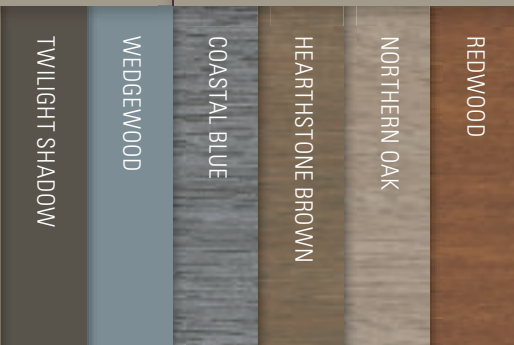

CEDAR Color Collection